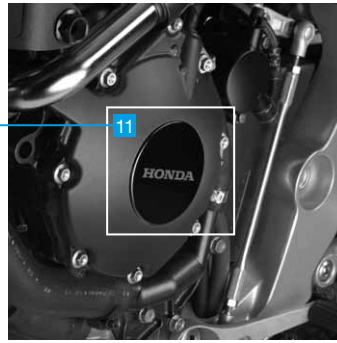

10 Clutch Cover Ornament Set

This colour-matched trim is placed on the clutch cover to give a personal touch to your bike.

11 Crankcase Cover Ornament Set

These colour-matched covers, which are placed on the left and right Crankcases, give a personal touch to your bike.