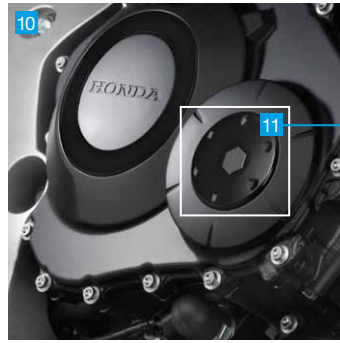

10 Clutch Cover Ornament Set

This colour-matched trim is placed on the clutch cover to give a personal touch to your bike.