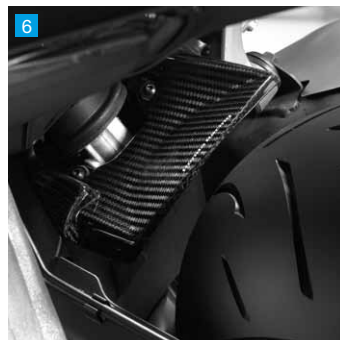

6 Carbon-Fibre Hugger

Give your CB1000R that extra racy look and protect the rear shock from dirt splashed from the rear tyre with this high quality, carbon-fibre Hugger. Rounded edges and a clear lacquer guarantees a perfect finish.