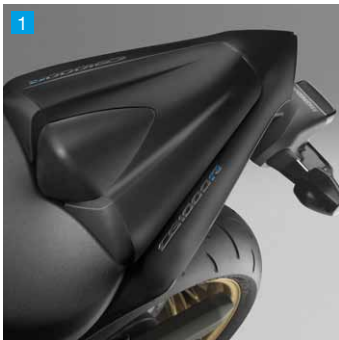

CB1000R

1 Rear Seat Cowl

Replacing the pillion seat, this colour-matched Rear Seat Cowl gives the CB1000R a more focused look. Quick to install, it allows easy access to the carrying space underneath the seat.