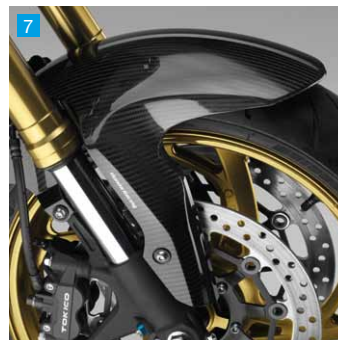

7 Carbon-Fibre Front Mudguard

This high quality, carbon-fibre front mudguard will give your CB1000R the racer's touch. Rounded edges and a clear lacquer guarantees a perfect finish.