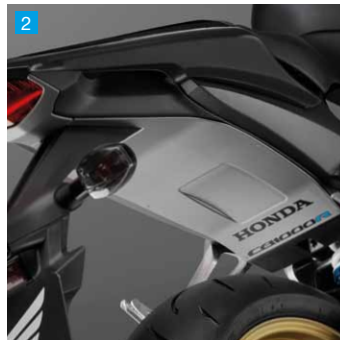

CB1000R

1 Rear Seat Cowl

Replacing the pillion seat, this colour-matched Rear Seat Cowl gives the CB1000R a more focused look. Quick to install, it allows easy access to the carrying space underneath the seat.