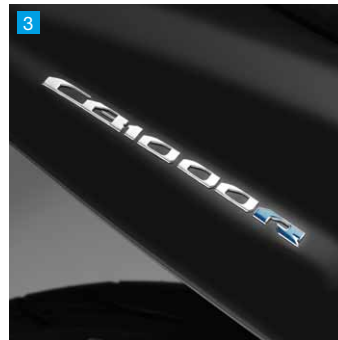

3 3D Logo Set

A stylish 3D CB1000R logo set for the left and right side of the rear cowl. Available in Light Silver and Dark Silver.