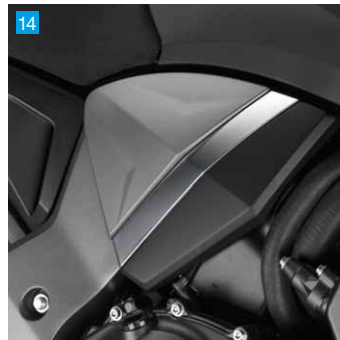

14 Side Cover Set

A stylish set of titanium-look side trims that cover the standard versions.