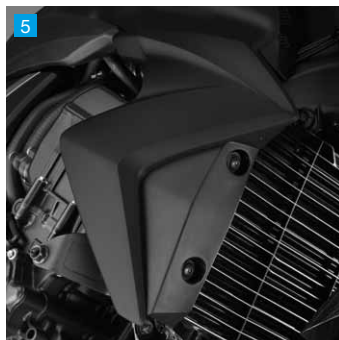

5 Radiator Shroud Kit

Add a personal touch to your CB1000R by replacing the standard radiator shrouds with this stylish set. Available in light or dark finishes.