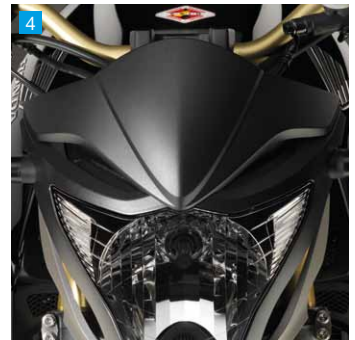

4 Meter Visor

Fitted to the meter panel, this small and stylish replacement wind deflector protects the chest from wind blasts at higher speeds. Available in light or dark finishes.