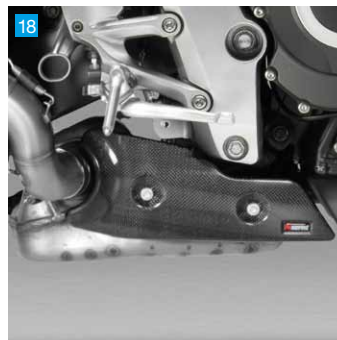

18 Carbon-Fibre Exhaust Guard

A high quality Carbon-Fibre Exhaust Guard, featuring the Akrapovic logo, designed specifically for the Akrapovic Slip-on Exhaust and provides some heat protection to the rider's right foot.

Additional Accessories

A range of additional model accessories not shown are available, including:

- Oil Filter Cover Kit
- Magnetic Tankbag
- Cargo Net
- Fuel Cap Pad
- Protective Film
- Magnetic Switch Kit For Avertor Alarm

Please ask your local Dealer for advice on compatibility and a total fitted price, or call the Honda Contact Centre on 0845 200 8000.

Terms and Conditions apply. Please ask a salesperson for full details.

Honda Genuine Accessories. Tested rigorously to ensure flawless operation, seamless fit and 'real world' durability. Guaranteed to provide long-lasting value with a two year warranty. Honda designed and engineered, **for you and your Honda.**

*2 year warranty only available when purchased with a new Honda motorcycle, otherwise 12 months.