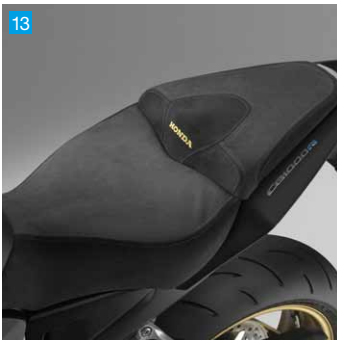

13 Rider and Pillion Seat Kits (Alcantara®)

Stylish Alcantara® covered replacement seats for the rider and pillion. Available in Black/Beige (recommended for Black CB1000R) and Black/Grey.