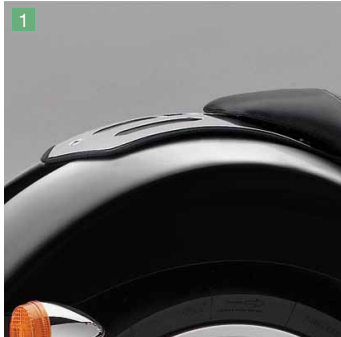

### 1 Chrome Rear Fender Panel

A chrome-plated steel Mudguard Panel that completes the solo seat look.